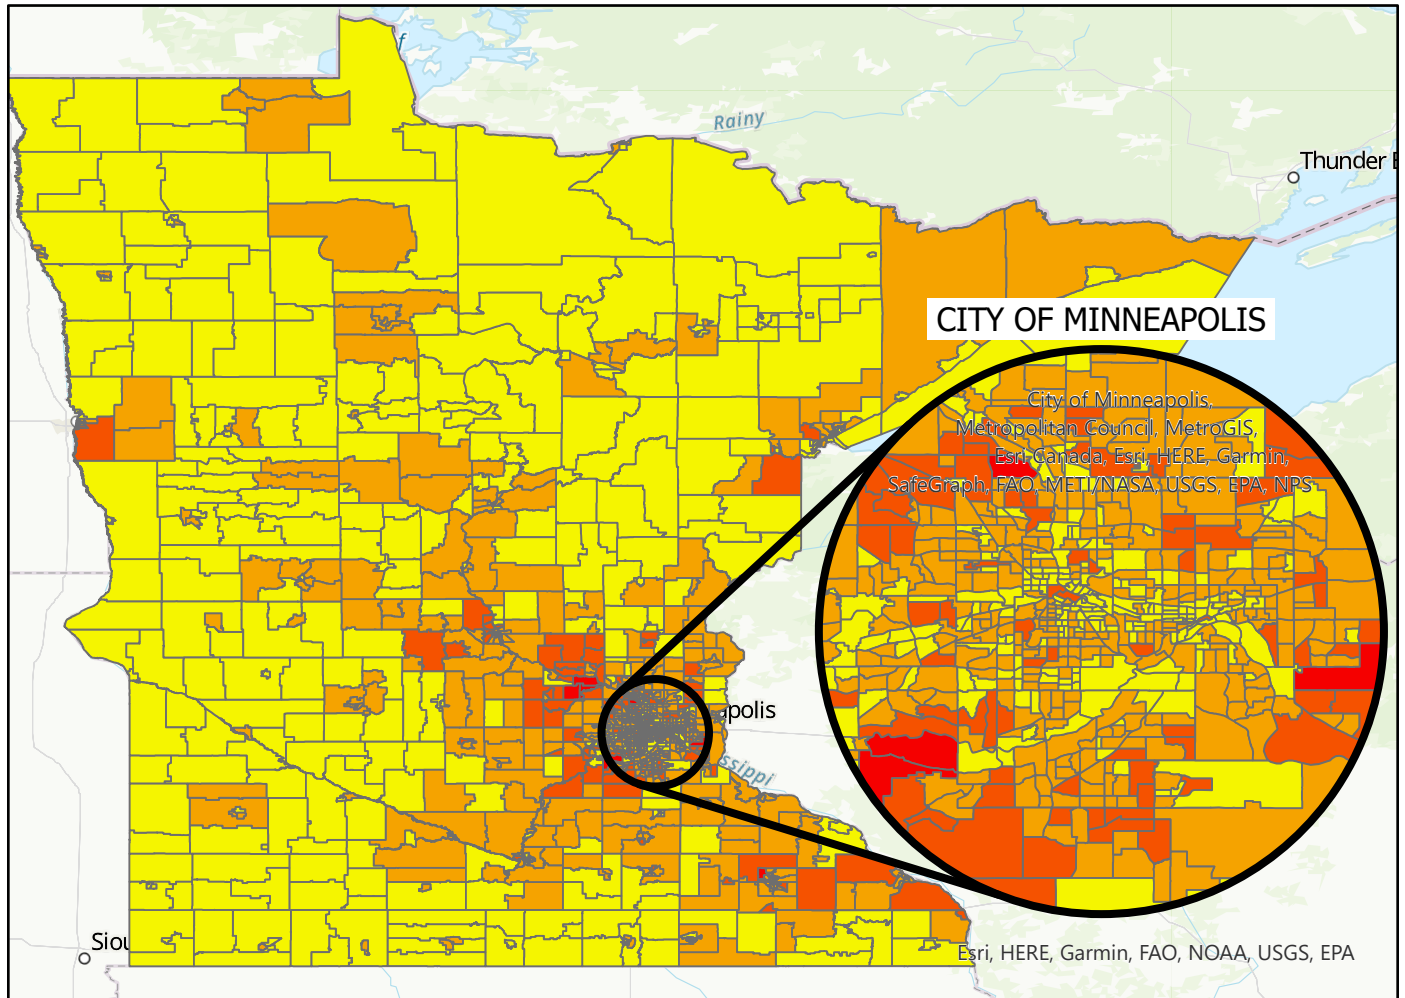

Minnesota Female Full Time Worker Estimates by Tract

Source: 2015-2019 ACS 5-Year Estimates, Table B20005

Map Author: Vishal Bakshi

Full Time Female Workers

- 0 - 500
- 501 - 1000
- 1001 - 2000
- 2001 - 2884

The map above shows the estimated number of female full time workers by Minnesota Census Tract. Census Tracts are relatively permanent statistical geographical units used for the presentation of statistical data.

There is less than a 10% that chance any given geography in this map is misclassified due to sampling error.

For each individual category, there is less than a 20% chance that any given geography is misclassified due to sampling error.